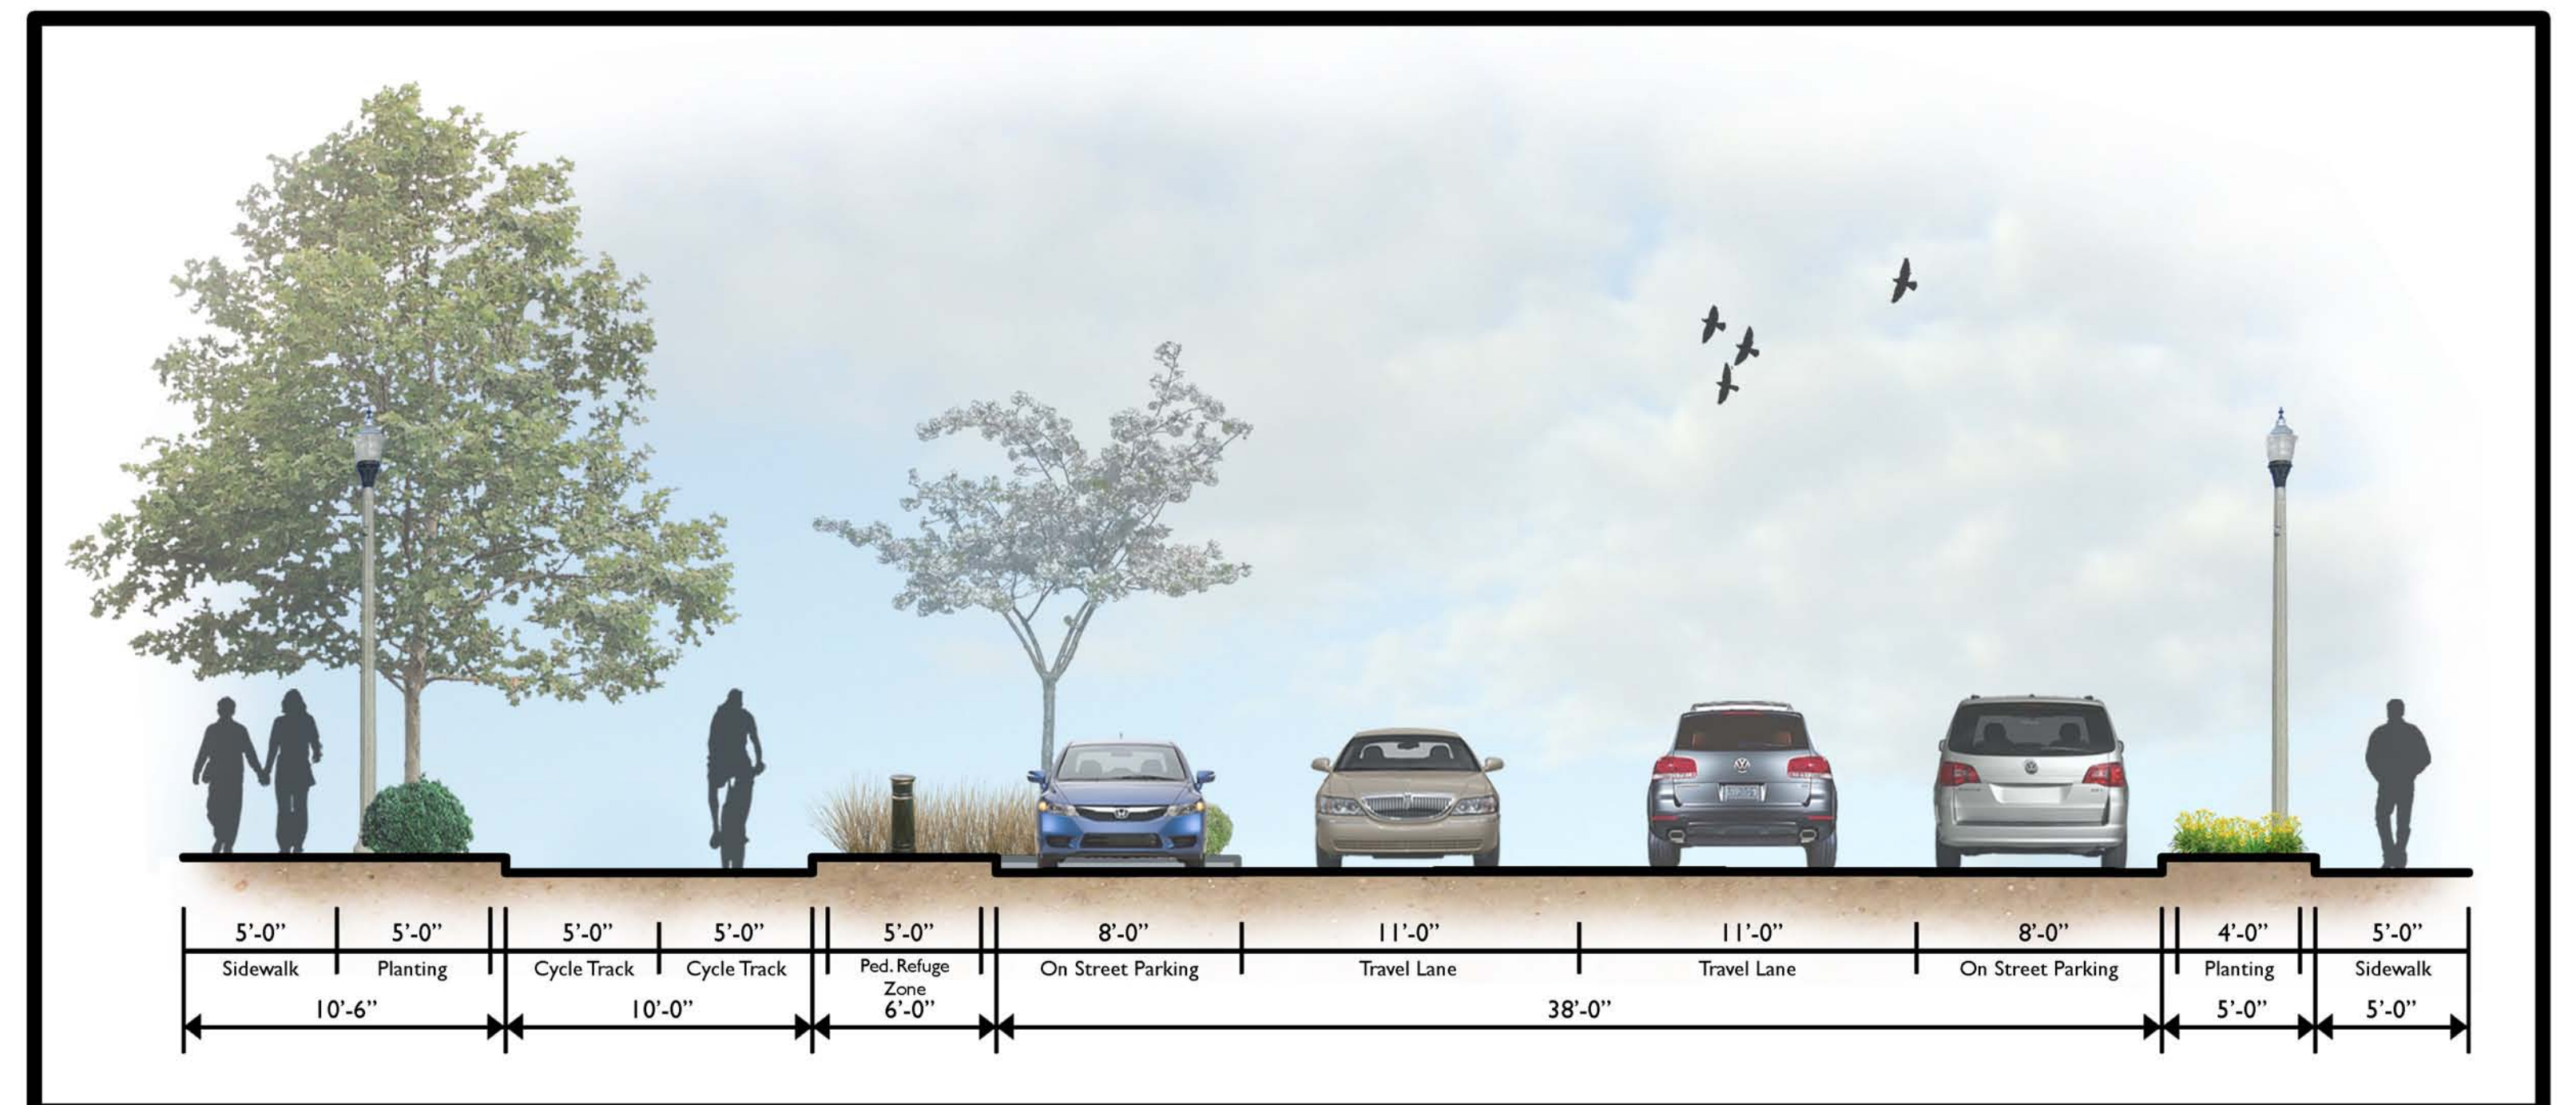

N. McDONOUGH ST. STREETSCAPE

CITY OF DECATUR, GEORGIA

Decatur High School

N. McDONOUGH ST. PLAN PORTION ENLARGEMENT

0' 7.5' 15' 30'

N. McDONOUGH ST. SECTION LOOKING NORTH

0' 2.5' 5' 10'